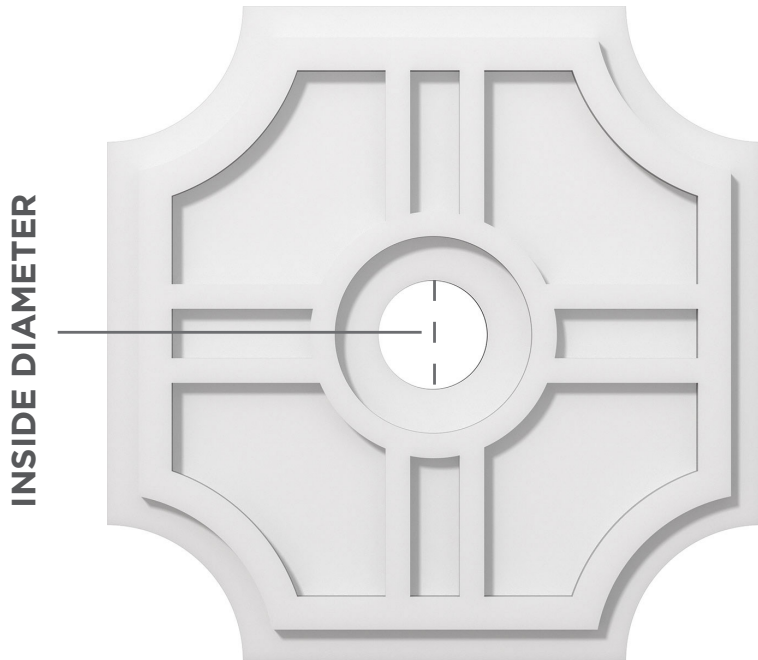

HAUS PVC CONTEMPORARY CEILING MEDALLION

ITEM NO.

CMPHS

INSIDE DIAMETER

OUTSIDE DIAMETER

FRONT VIEW

PROJECTION

SIDE VIEW

OUTSIDE DIAMETER
10" - 40"
INSIDE DIAMETER
0" - 7"
PROJECTION
1"

CONSTRUCTION: Expanded Cellular PVC

USAGE: Commercial or residential walls & ceilings.
Suitable for areas exposed to water or for
outdoor applications.